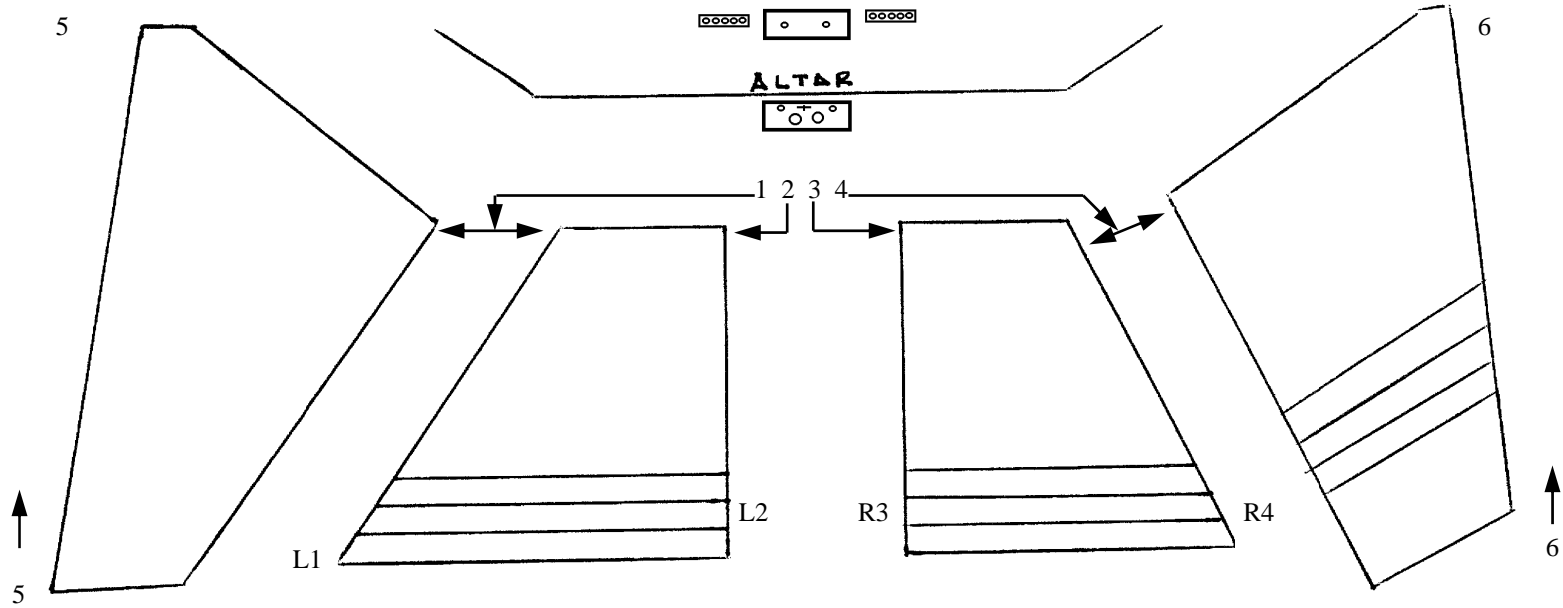

FAITH ALIVE USHER SCHEDULE

DATE	February 5	February 12	February 19	February 26	March 4	March 11	March 18	March 25
Position	<i>*Communion*</i>				<i>*Communion*</i>			
1	L. Fritzing	Bob Bottcher	Dennis Serfass	L. Fritzing	Bob Bottcher	Dennis Serfass	L. Fritzing	Bob Bottcher
2	Robert Jones	Robert Sheckler	W. Bauchspies	Robert Jones	Robert Sheckler	W. Bauchspies	Robert Jones	Robert Sheckler
3	Tim Hine	Carl Propson	James Cunfer	Tim Hine	Carl Propson	James Cunfer	Tim Hine	Carl Propson
4	Bill Seltzer	Stanley Anthony	Ron House	Bill Seltzer	Stanley Anthony	Ron House	Bill Seltzer	Stanley Anthony
5	Rob Moyer	Kermit Klotz	Randy Stubits	Rob Moyer	Kermit Klotz	Randy Stubits	Rob Moyer	Kermit Klotz
6	Chuck Eckhart	Skip Thomas	Norman Sheckler	Chuck Eckhart	Skip Thomas	Norman Sheckler	Chuck Eckhart	Skip Thomas
L1								
L2								
R3								
R4	2012							